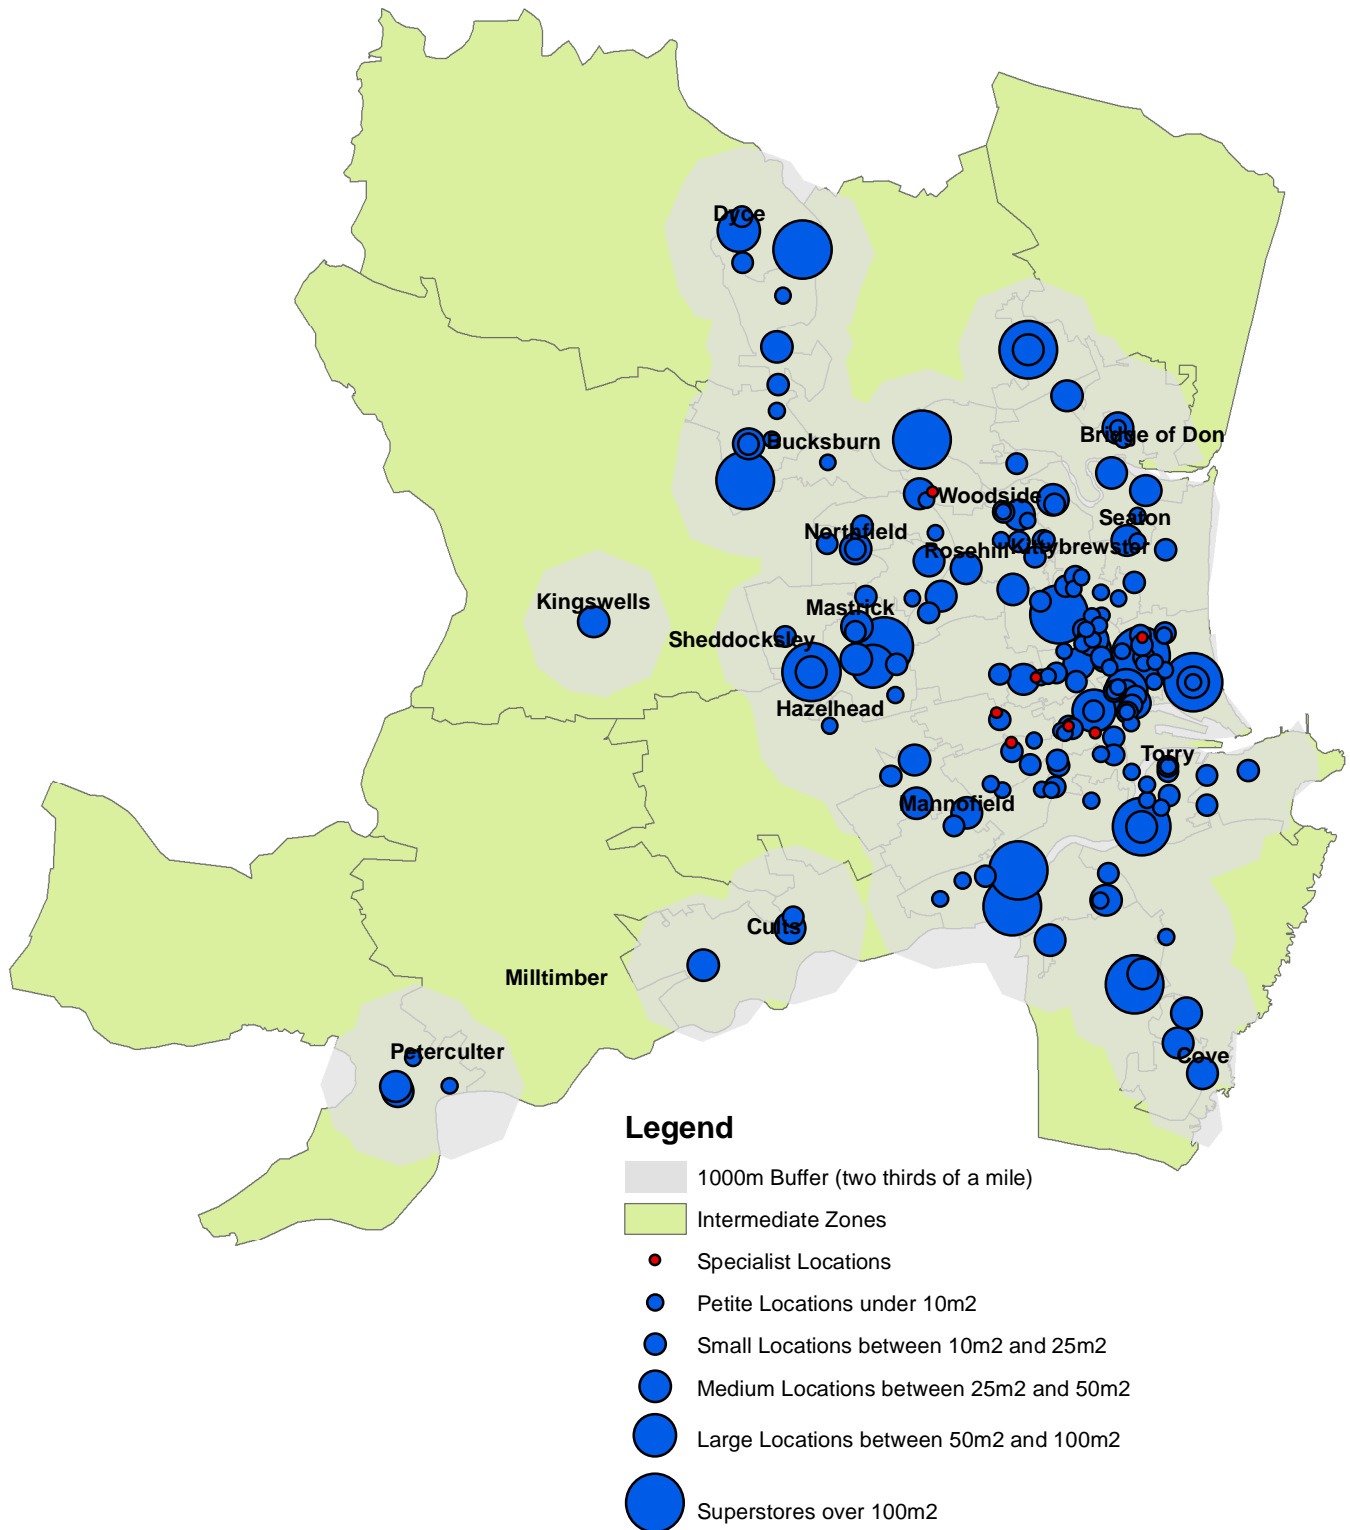

Aberdeen City

Alcohol Off Sales Licensed Premises (198)

as at December 2017
(1000m buffer)

Based on general practice registration of Aberdeen City residents at April 2017
 192000 = 18 years and over population
 184000 = 18 years and over live within 1000 metres of off-sales premises
 96% = percentage of residents live within 1000 metres of off-sales premises